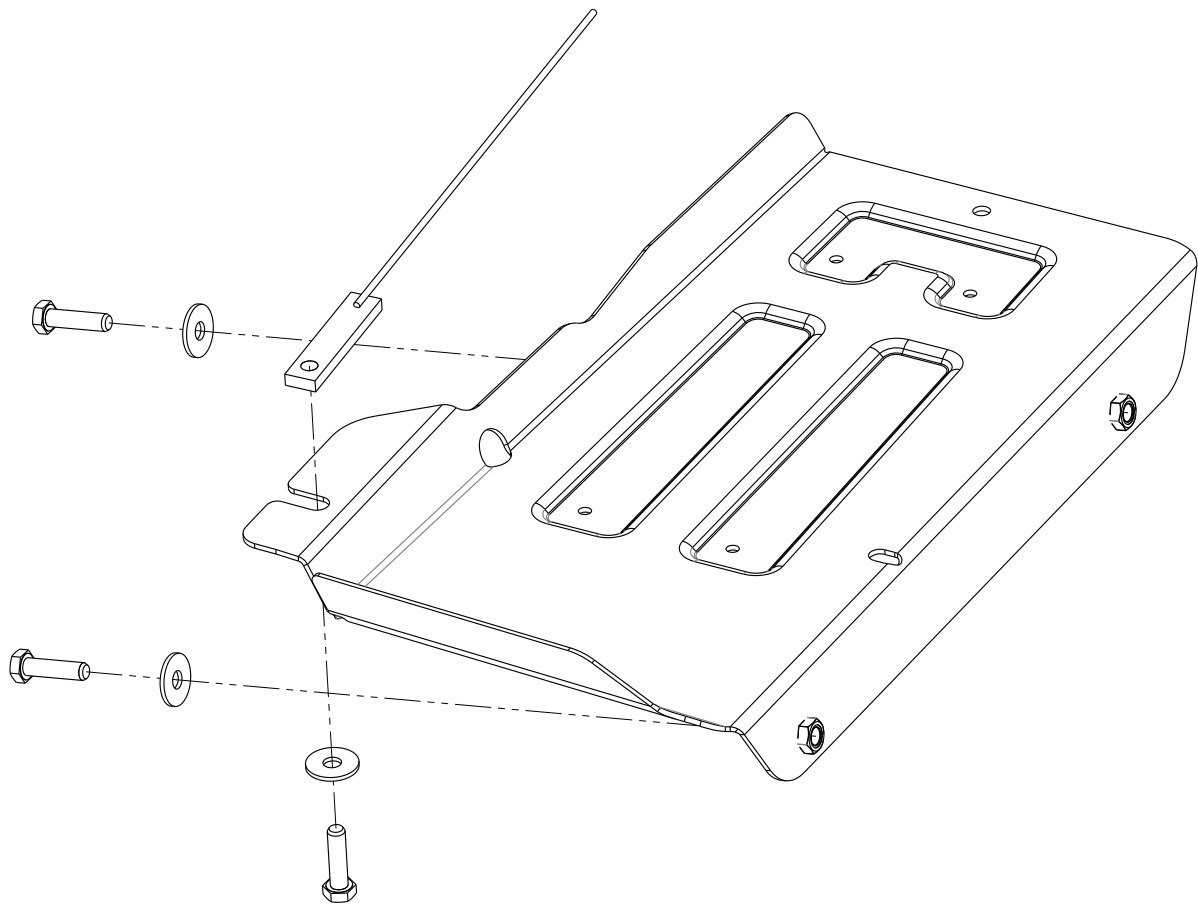

1/5

(RU) /
(GB) Location/Position Arrow

(RU)
(GB) Movement Arrow

(RU)
(GB) Screw Arrow

A

1X

B

3007 L=250

1X

M8 30

3X

D

∅8

3X